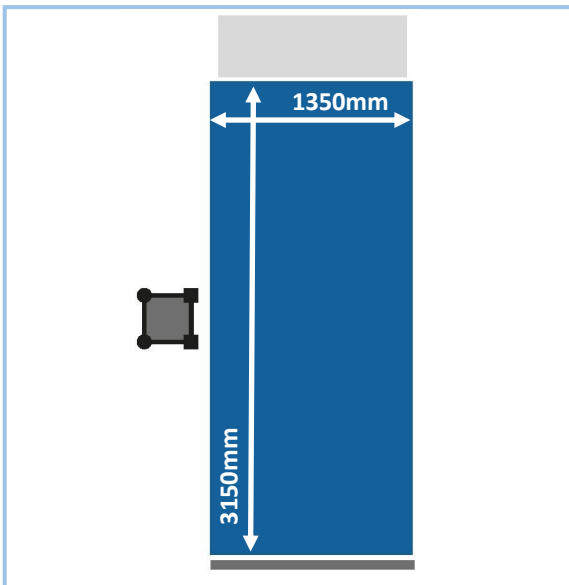

HOIST HIRE SERVICES LIMITED

GEDA MULTILIFT P22

PASSENGER/GOODS HOIST (32 AMP VERSION)

The Multilift P22 is a state of the art and extremely versatile Passenger / Goods Hoist.

Equipped with soft start / stop facility, landing level pre-selection, and a high travel speed, this Hoist can transport a capacity of 1500kg inclusive of up to 18 passengers at any one time.

The large platform affords the much desired 'C Door' function which allows a loading width at ground level of 2.9 metres, as well as the usual 'A-Door' of 1.4m. Forklift / Telehandler loading of large goods such as pallets of plasterboard is effortless.

Maximum Height	200 m
Lifting Capacity	1500 kg
Maximum No. of Passengers	18
Voltage	415 V
Motor Power	2 x 15 kW
Running Current	2 x 30 A
Lifting Speed	30 or 40 m/min
Platform Dimensions	1350 x 3150 mm
Mast Section Module	1.5 m
Mast Section Weight	88 kg
Base Unit Weight	3460 kg