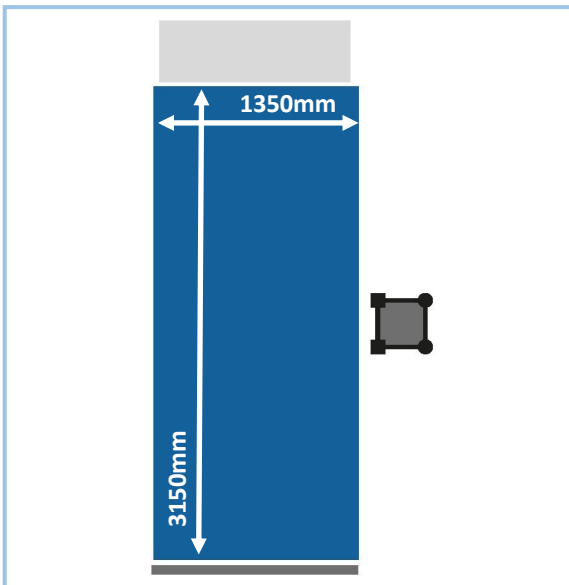

The large platform affords the much desired 'C Door' function which allows a loading width at ground level of 2.9 metres, as well as the usual 'A-Door' of 1.4m. Forklift / Telehandler loading of large goods such as pallets of plasterboard is effortless.

Maximum Height	200 m
Lifting Capacity	1500 kg
Maximum No. of Passengers	18
Voltage	415 V
Motor Power	2 x 15 kW
Running Current	2 x 30 A
Lifting Speed	30 or 40 m/min
Platform Dimensions	1350 x 3150 mm
Mast Section Module	1.5 m
Mast Section Weight	88 kg
Base Unit Weight	3460 kg