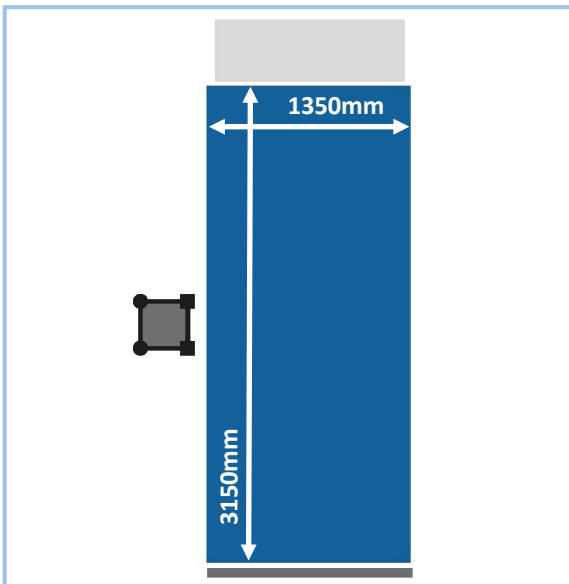

The large platform affords the much desired 'C Door' function which allows a loading width at ground level of 2.9 metres, as well as the usual 'A-Door' of 1.4m. Forklift / Telehandler loading of large goods such as pallets of plasterboard is effortless.

Maximum Height	200 m
Lifting Capacity	2000 kg
Maximum No. of Passengers	18
Voltage	415 V
Motor Power	2 x 15 kW
Running Current	2 x 30 A
Lifting Speed	40 or 54 m/min
Platform Dimensions	1350 x 3150 mm
Mast Section Module	1.5 m
Mast Section Weight	88 kg
Base Unit Weight	3460 kg