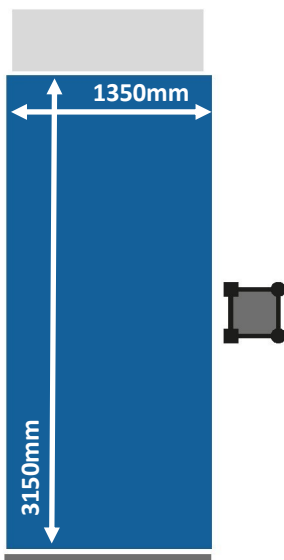

HOIST HIRE SERVICES LIMITED

GEDA MULTILIFT P22

PASSENGER/GOODS HOIST (63 AMP VERSION)

The Multilift P22 is a state of the art and extremely versatile Passenger / Goods Hoist.

Equipped with soft start / stop facility, landing level pre-selection, and a high travel speed, this Hoist can transport a capacity of 2000kg inclusive of up to 22 passengers at any one time.

The large platform affords the much desired 'C Door' function which allows a loading width at ground level of 2.9 metres, as well as the usual 'A-Door' of 1.4m. Forklift / Telehandler loading of large goods such as pallets of plasterboard is effortless.

| | |
|---------------------------|----------------|
| Maximum Height | 200 m |
| Lifting Capacity | 2000 kg |
| Maximum No. of Passengers | 18 |
| Voltage | 415 V |
| Motor Power | 2 x 15 kW |
| Running Current | 2 x 30 A |
| Lifting Speed | 40 or 54 m/min |
| Platform Dimensions | 1350 x 3150 mm |
| Mast Section Module | 1.5 m |
| Mast Section Weight | 88 kg |
| Base Unit Weight | 3460 kg |