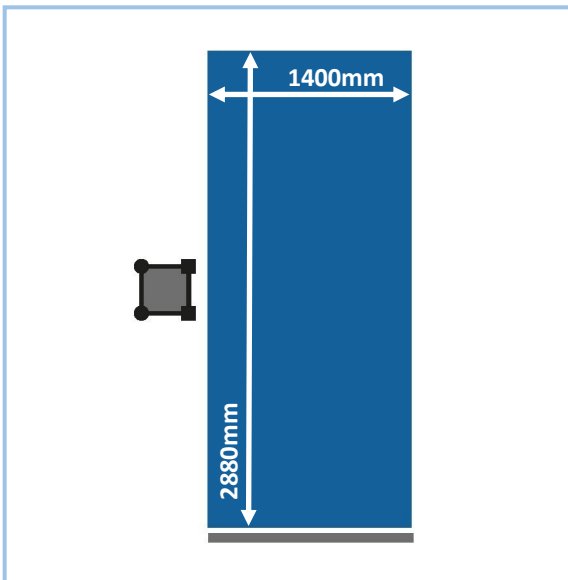

MABER MBA1400

PASSENGER/GOODS HOIST

The Maber MBA1400 is a proven and reliable Passenger / Goods Hoist with a good travel speed.

This Hoist can transport a capacity of 1400kg inclusive of up to 14 passengers at any one time, so trips to landings can be inclusive of both persons and a significant weight of goods.

The large platform affords the usual 'A-Door' loading width of 1.4m and likewise for the unloading via the 'B-Door'. Simple loading and unloading is afforded as a result.

Maximum Height	150 m
Lifting Capacity	1400 kg
Maximum No. of Passengers	14
Voltage	415 V
Motor Power	2 x 7.5 kW
Running Current	2 x 34 A
Lifting Speed	30 m/min
Platform Dimensions	1400 x 2880 mm
Mast Section Module	1.5 m
Mast Section Weight	76 kg
Base Unit Weight	2235 kg