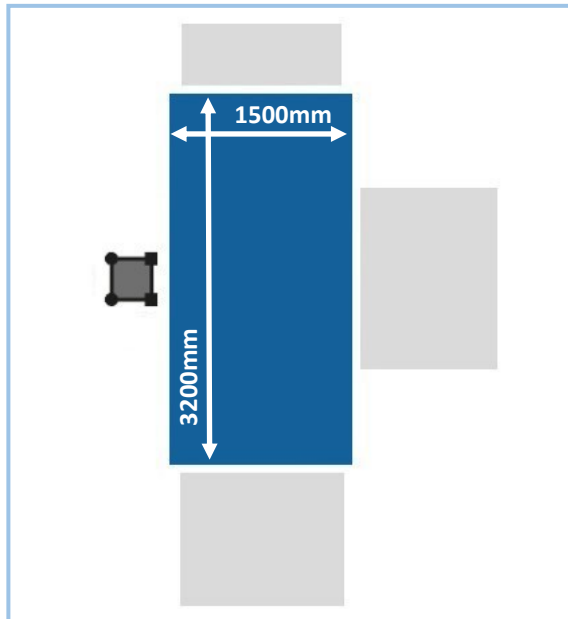

Serial no:

5003

HOIST HIRE SERVICES LIMITED

MABER MBC2000

2000kg TRANSPORT PLATFORM

The MBC2000 has two separate control systems and can be used either as a material hoist only or as a transport platform for passengers and materials.

The transport platform control with a speed of 12 m/min is activated for transporting passengers (max 8 persons including operator) and materials. For transporting construction materials only, the device is switched to the material hoist mode with a lifting speed of 24 m/min.

Supplied with Electrically & Mechanically interlocking Landing gates, this single-mast MBC2000 transport platform is a robust, large, and very reliable option for all trades and applications.

Maximum Height	150 m
Lifting Capacity	2000 kg
Voltage	415 V
Motor Power	2 x 8 kW
Running Current	38 A
Lifting Speed (Passenger)	12 m/min
(Goods Only)	24 m/min
Platform Dimensions	3200 x 1500 mm
Mast Section Module	1.5 m
Mast Section Weight	96 kg
Base Unit Weight	1900 kg